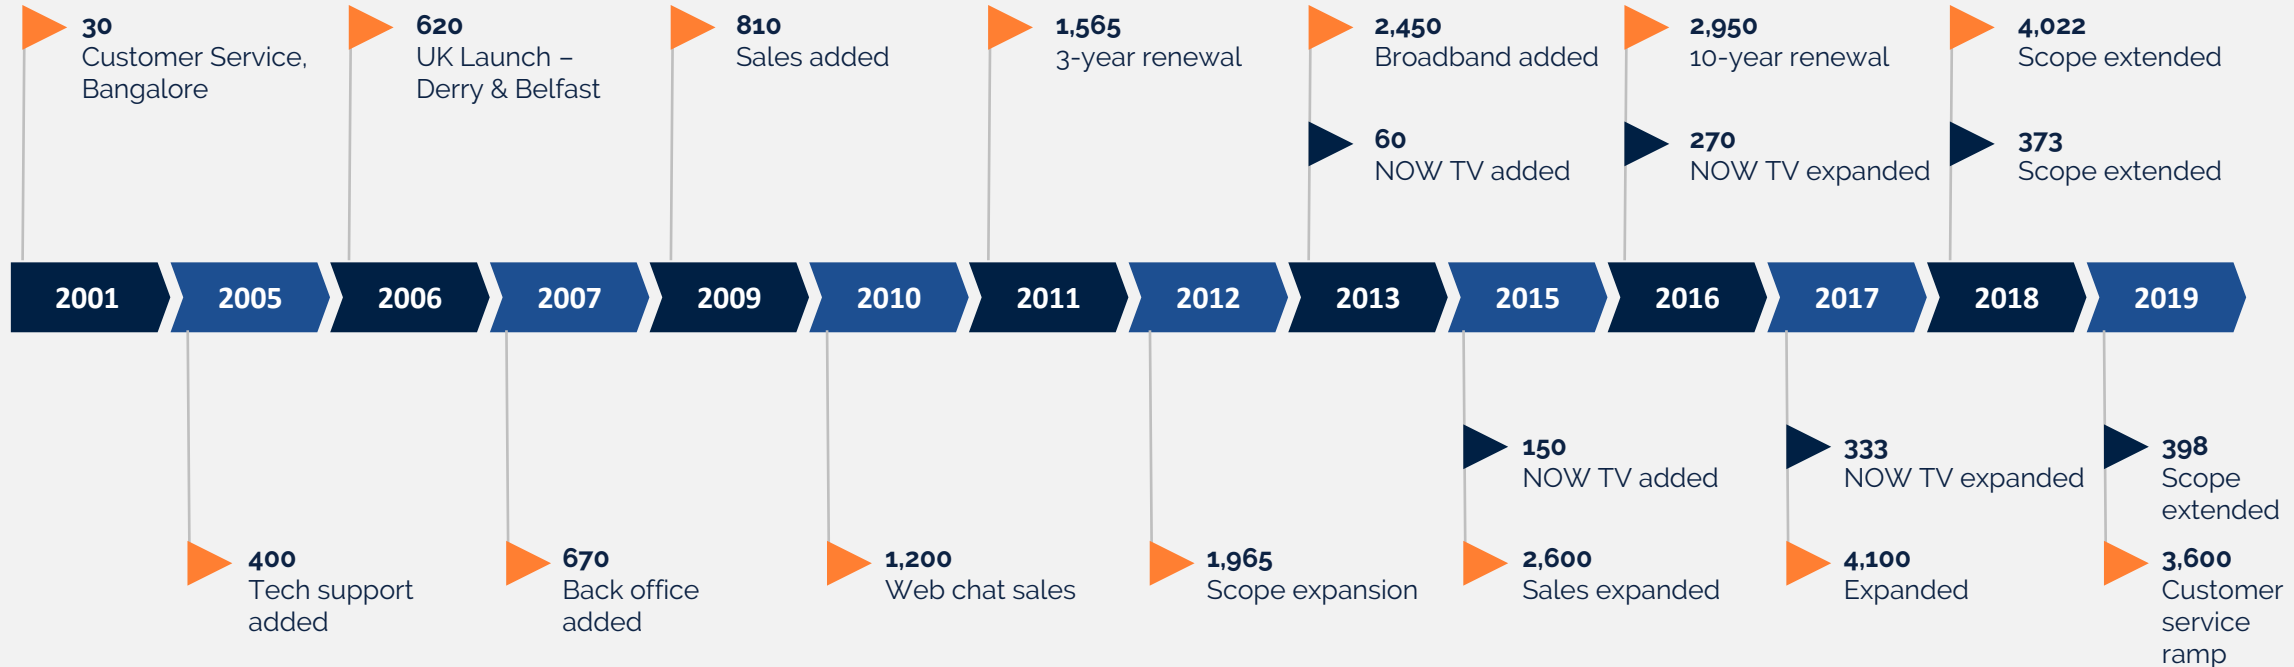

Our journey with SKY

Sky's journey with Firstsource

CASE STUDY

▶ 2,750 Sky FTEs
 ▶ 480 Now TV FTEs

We get it done for our clients.

We listen and adapt.

We're there for our clients.

We honor not just the letter but the spirit too.

We pivot quickly for you.