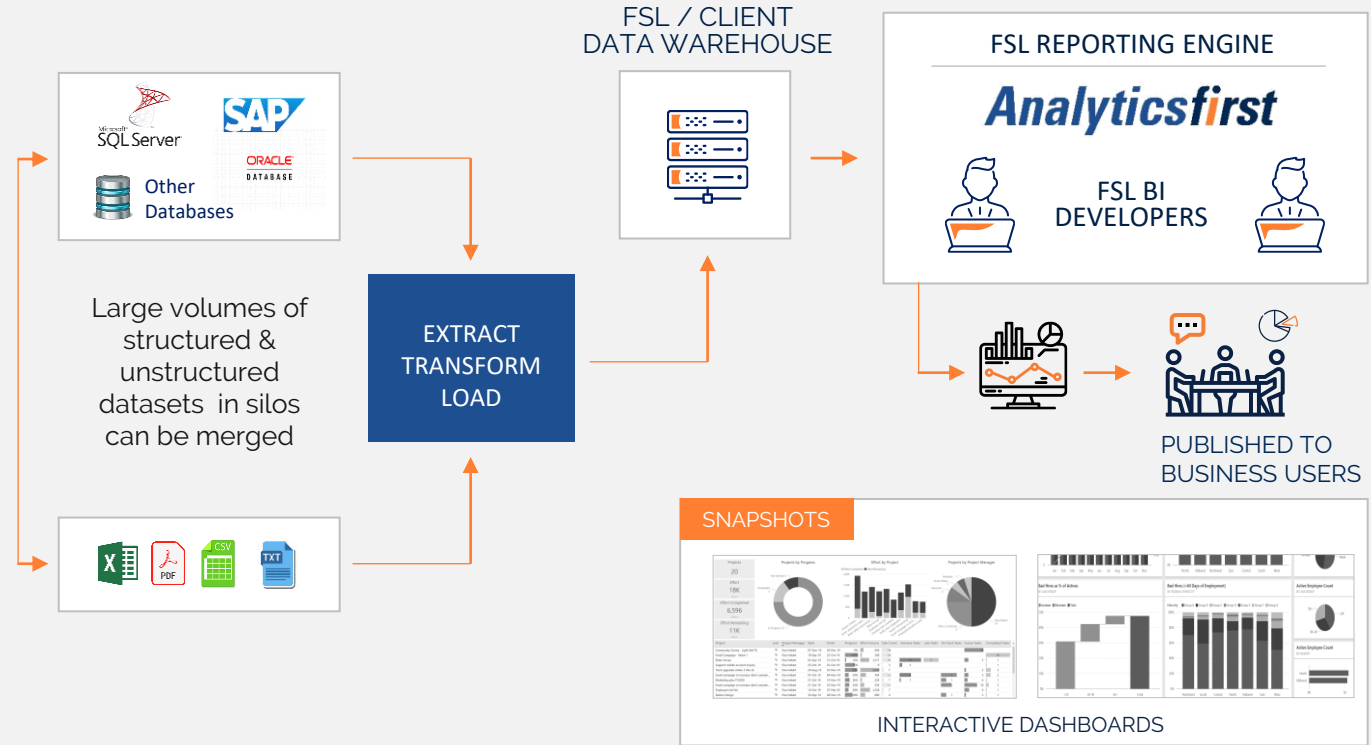

# Business intelligence reporting solution

DATASHEET

## Overview

Know what your business is doing, keep a hand on the pulse of your business, anywhere, anytime.

- CRM
- SPEECH & TEXT ANALYTICS
- ASSOCIATE PERFORMANCE
- SURVEYS
- PRODUCTION
- TRAINING
- QUALITY & COMPLIANCE

## Capabilities

- Real time analysis & reporting
- Performance tracking and analysis
- Embed apps, data
- Machine learning and AI integrations
- Cross filter analysis
- 360 degree view of performance
- Interactive visualizations
- Self service dashboards