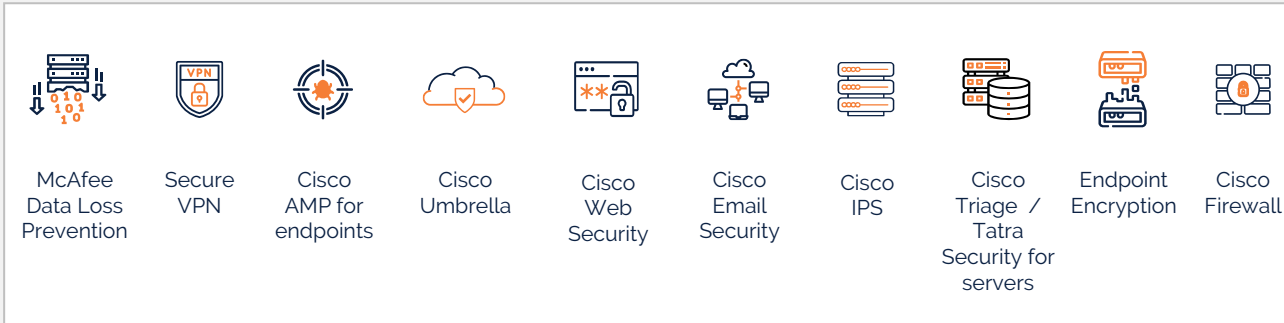

# Contact centre security

DATASHEET

**TALOS** CISCO THREAT INTELLIGENCE PLATFORM

Secure Payment

**PCI-DSS LEVEL 1 SECURED**

Single View Dashboard

Firstsource Officer

Firstsource Home User