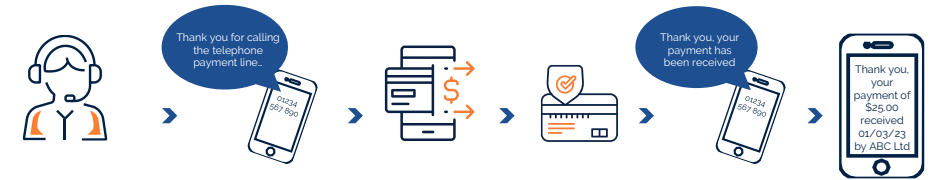

# Contact centre security

DATASHEET

**TALOS** CISCO THREAT INTELLIGENCE PLATFORM

Secure Payment

**PCI-DSS LEVEL 1 SECURED**

Single View Dashboard

Firstsource Officer

Firstsource Home User